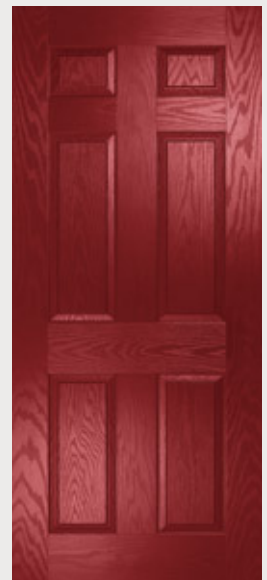

Door Colour: Red
Decorative Glass: Crystal Red

Solid Option