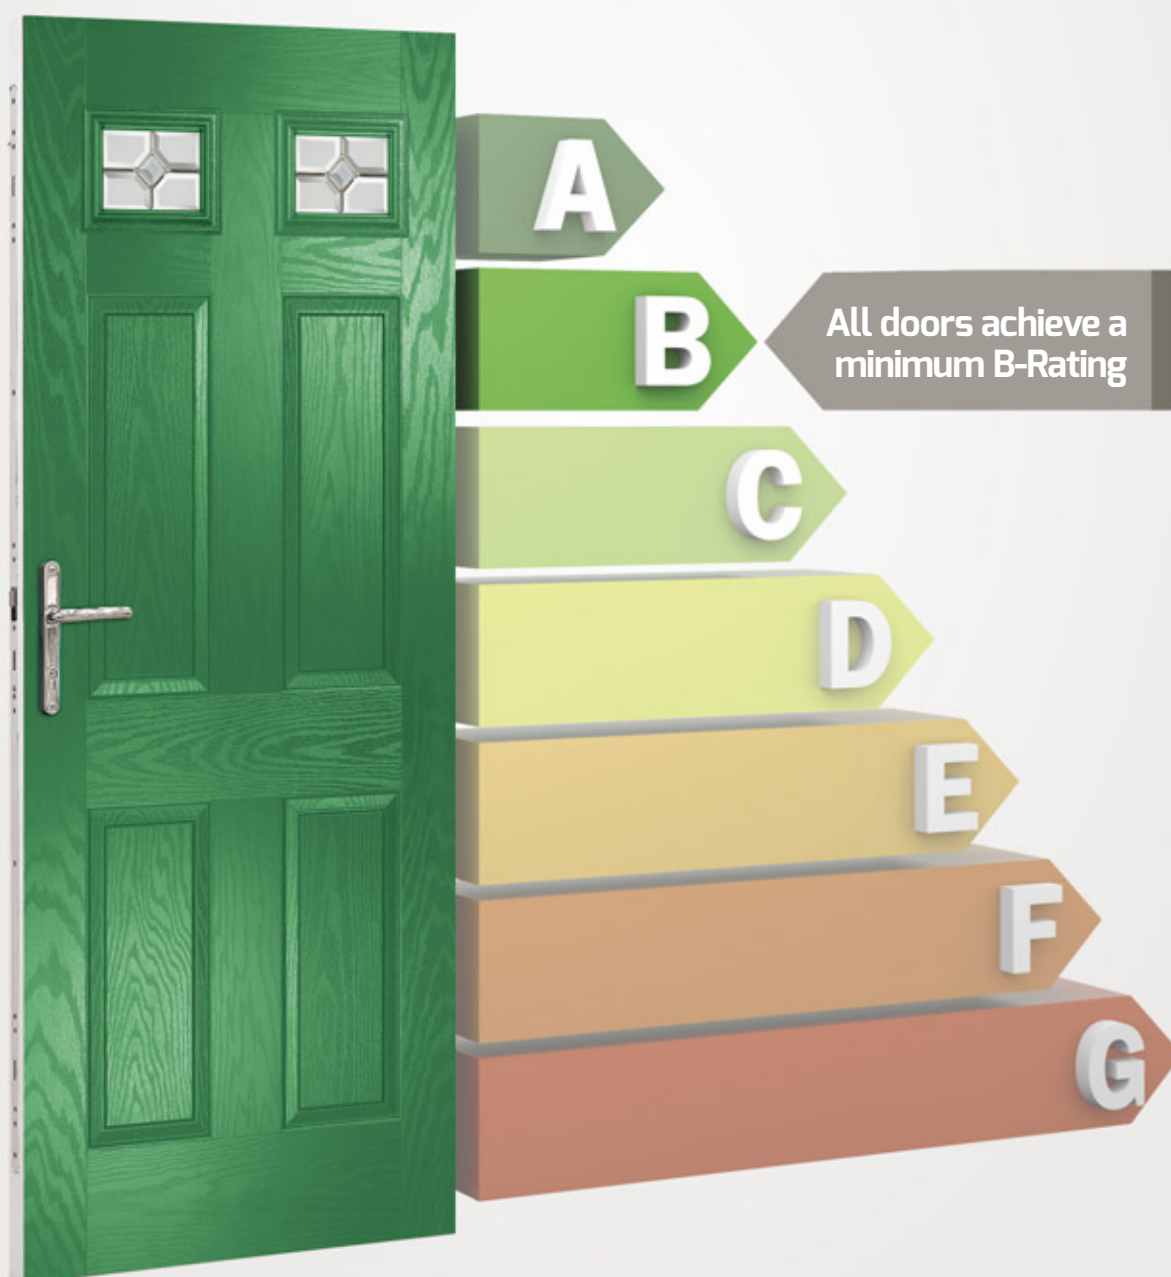

Thermal Performance

Composite doors are much more thermally efficient than either timber or PVC, and our doors are manufactured to the highest quality standards, making them more thermally efficient by design.

The warm foam core allows the door to have a significantly better 'U' value than traditional timber doors, PVC skinned timber doors and steel doors, and our entire range meets with the requirements of the current Building Regulations.

There are various upgrades to glass options which increase the thermal performance of the door. The combination should keep your home warmer and could help reduce your energy bills.