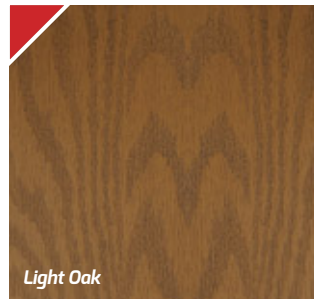

Cylinder Pulls

Available in: Chrome, Gold, Satin Silver

Long Handles

Available in: 600mm, 1200mm and 1800mm

Door Colour Options

Doors are supplied with white internal colour as standard, however coloured both sides is available on request. RAL numbers are for reference only. Different materials will give different shade variations when painted with the same RAL. Foiled frames and door slabs may appear slightly different due to the nature of the materials and light reflecting from them.

Standard Colours

We offer a range of 7 external colours with a white interior as standard.

Premium Colours

Can't see the colour you really want?

No problem!
All of our doors and frames can be sprayed in any RAL colour* of your choice.