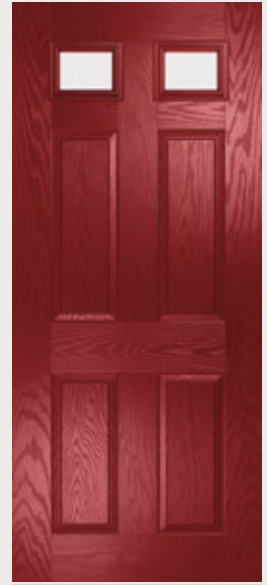

Door Colour: Black
Decorative Glass: Etch Border

Door Colour: Blue
Decorative Glass: Diamond Classic

Door Colour: Anthracite Grey
Decorative Glass: Rhea

Edwardian Two & Four

U-Value from 1.3W/m²K

A stylish, traditional door offering varying degrees of privacy to street-front properties or those with shared access.