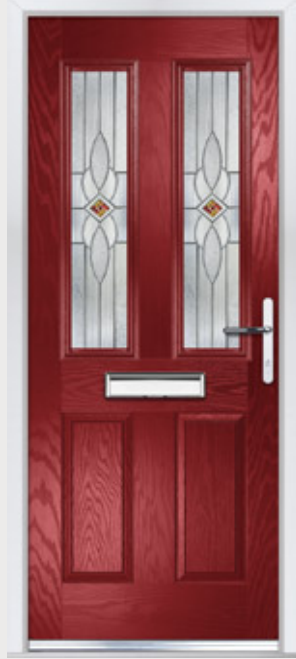

Door Colour: Red
Decorative Glass: Crystal Red