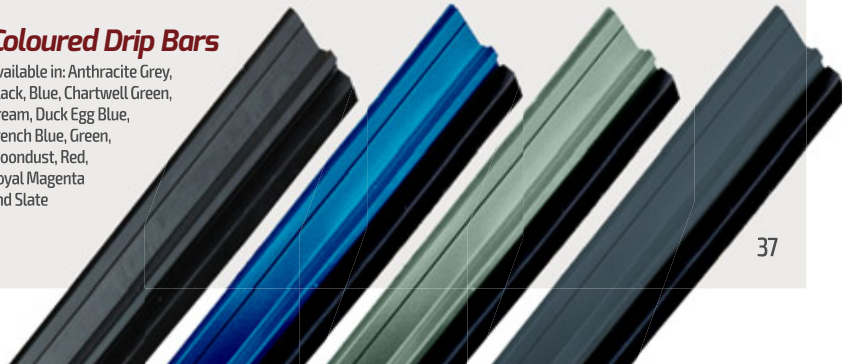

Antique Black

Coloured Drip Bars

Available in: Anthracite Grey, Black, Blue, Chartwell Green, Cream, Duck Egg Blue, French Blue, Green, Moondust, Red, Royal Magenta and Slate