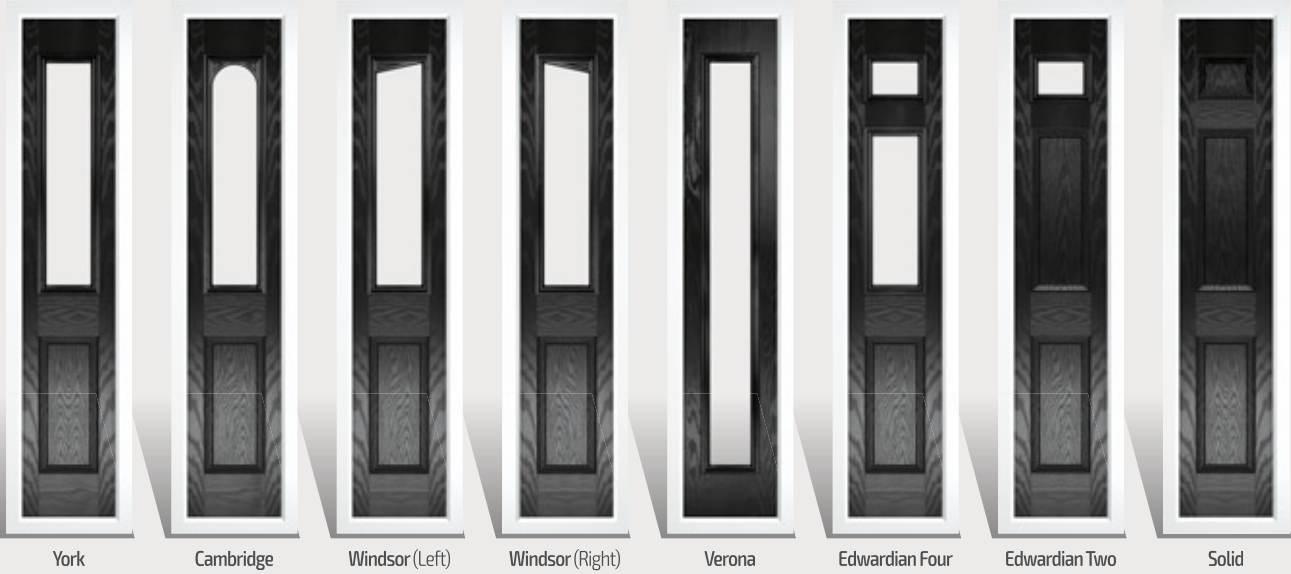

Cylinder Pulls

Available in: Chrome, Gold, Satin Silver

Long Handles

Available in: 600mm, 1200mm and 1800mm

Door Colour Options

Doors are supplied with white internal colour as standard, however coloured both sides is available on request. RAL numbers are for reference only. Different materials will give different shade variations when painted with the same RAL. Foiled frames and door slabs may appear slightly different due to the nature of the materials and light reflecting from them.

Standard Colours

We offer a range of 7 external colours with a white interior as standard.

Premium Colours

Can't see the colour you really want?

No problem!
All of our doors and frames can be sprayed in any RAL colour* of your choice.

Composite Sidelights

For homes with larger openings, we offer a range of sidelight options to complement your door.

York

Cambridge

Windsor (Left)

Windsor (Right)

Verona

Edwardian Four

Edwardian Two

Solid

Colour Foiled Frames

Frames can be supplied coloured both sides on request. Frames can also be sprayed to any RAL number on request.

Anthracite Grey RAL7016
with White Interior

Slate
with White Interior