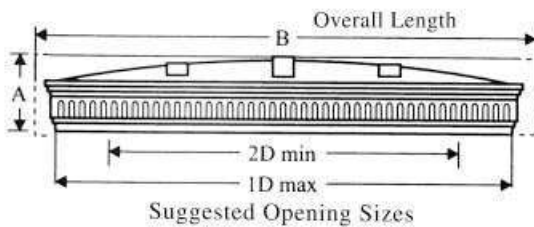

GLASS REINFORCED BOW CANOPIES

*The answer to your fitting problems
All we need is your brickwork opening size.*

**New Lead Look
Flashing Available**

MODEL	DIMENSIONS							PROJECTION
SIZE	A	B	C	1D	2D	E	F	H
1800 Canopy	250	2360	300	1900	1500	256	200	175mm
2400 Canopy	300	2830	300	2500	1900	390	250	310mm
2800 Canopy	310	3150	300	2800	2500	460	260	360mm
3400 Canopy	330	3730	300	3400	2800	590	280	490mm

Manufactured in strong rigid G.R.P. this beautifully designed canopy is available for any opening between 1500 and 3400. Available in three shades of white, chocolate brown, oak and rosewood. Cuts fitting time to a minimum and can be completed by an installer, eliminating lead work and plaster ceilings etc. No need for specialist contractors to finish the job.