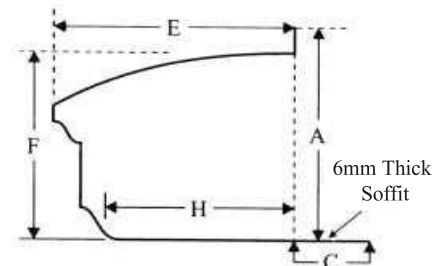

GLASS REINFORCED BOW CANOPIES

*The answer to your fitting problems
All we need is your brickwork opening size.*

**New Lead Look
Flashing Available**

MODEL	DIMENSIONS							PROJECTION
SIZE	A	B	C	1D	2D	E	F	H
1800 Canopy	250	2360	300	1900	1500	256	200	175mm
2400 Canopy	300	2830	300	2500	1900	390	250	310mm
2800 Canopy	310	3150	300	2800	2500	460	260	360mm
3400 Canopy	330	3730	300	3400	2800	590	280	490mm

Manufactured in strong rigid G.R.P. this beautifully designed canopy is available for any opening between 1500 and 3400. Available in three shades of white, chocolate brown, oak and rosewood. Cuts fitting time to a minimum and can be completed by an installer, eliminating lead work and plaster ceilings etc. No need for specialist contractors to finish the job.