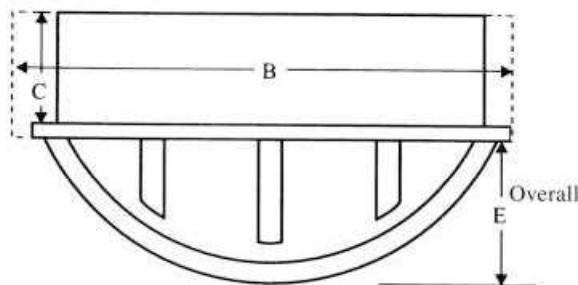

GLASS REINFORCED BOW CANOPIES

*The answer to your fitting problems
All we need is your brickwork opening size.*

**New Lead Look
Flashing Available**

MODEL	DIMENSIONS							PROJECTION
SIZE	A	B	C	1D	2D	E	F	H
1800 Canopy	250	2360	300	1900	1500	256	200	175mm
2400 Canopy	300	2830	300	2500	1900	390	250	310mm
2800 Canopy	310	3150	300	2800	2500	460	260	360mm
3400 Canopy	330	3730	300	3400	2800	590	280	490mm

Manufactured in strong rigid G.R.P. this beautifully designed canopy is available for any opening between 1500 and 3400. Available in three shades of white, chocolate brown, oak and rosewood. Cuts fitting time to a minimum and can be completed by an installer, eliminating lead work and plaster ceilings etc. No need for specialist contractors to finish the job.