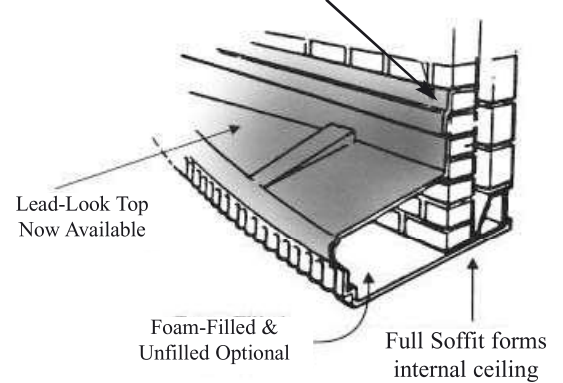

GLASS REINFORCED BOW CANOPIES

*The answer to your fitting problems
All we need is your brickwork opening size.*

**New Lead Look
Flashing Available**

MODEL	DIMENSIONS							PROJECTION
SIZE	A	B	C	1D	2D	E	F	H
1800 Canopy	250	2360	300	1900	1500	256	200	175mm
2400 Canopy	300	2830	300	2500	1900	390	250	310mm
2800 Canopy	310	3150	300	2800	2500	460	260	360mm
3400 Canopy	330	3730	300	3400	2800	590	280	490mm

Manufactured in strong rigid G.R.P. this beautifully designed canopy is available for any opening between 1500 and 3400. Available in three shades of white, chocolate brown, oak and rosewood. Cuts fitting time to a minimum and can be completed by an installer, eliminating lead work and plaster ceilings etc. No need for specialist contractors to finish the job.