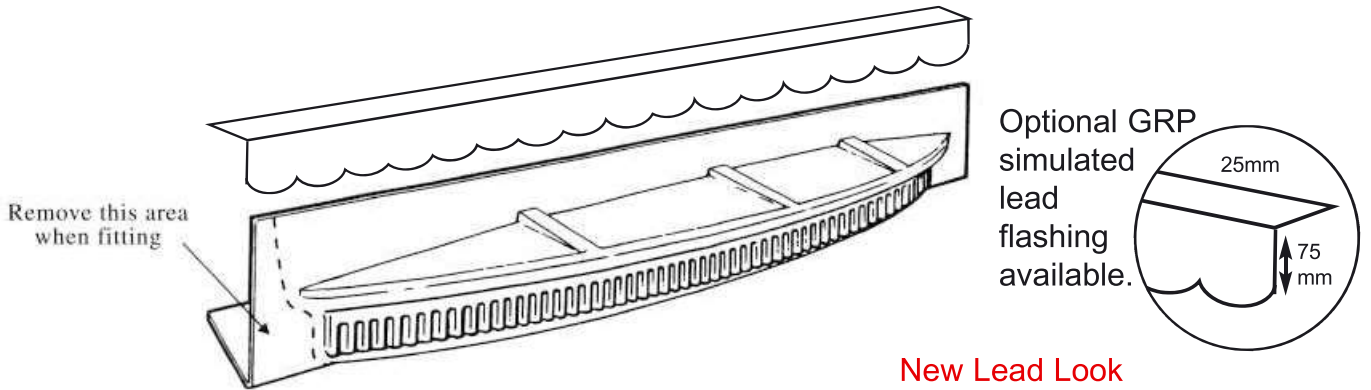

GLASS REINFORCED BOW CANOPIES

*The answer to your fitting problems
All we need is your brickwork opening size.*

**New Lead Look
Flashing Available**

MODEL	DIMENSIONS							PROJECTION
SIZE	A	B	C	1D	2D	E	F	H
1800 Canopy	250	2360	300	1900	1500	256	200	175mm
2400 Canopy	300	2830	300	2500	1900	390	250	310mm
2800 Canopy	310	3150	300	2800	2500	460	260	360mm
3400 Canopy	330	3730	300	3400	2800	590	280	490mm

Manufactured in strong rigid G.R.P. this beautifully designed canopy is available for any opening between 1500 and 3400. Available in three shades of white, chocolate brown, oak and rosewood. Cuts fitting time to a minimum and can be completed by an installer, eliminating lead work and plaster ceilings etc. No need for specialist contractors to finish the job.